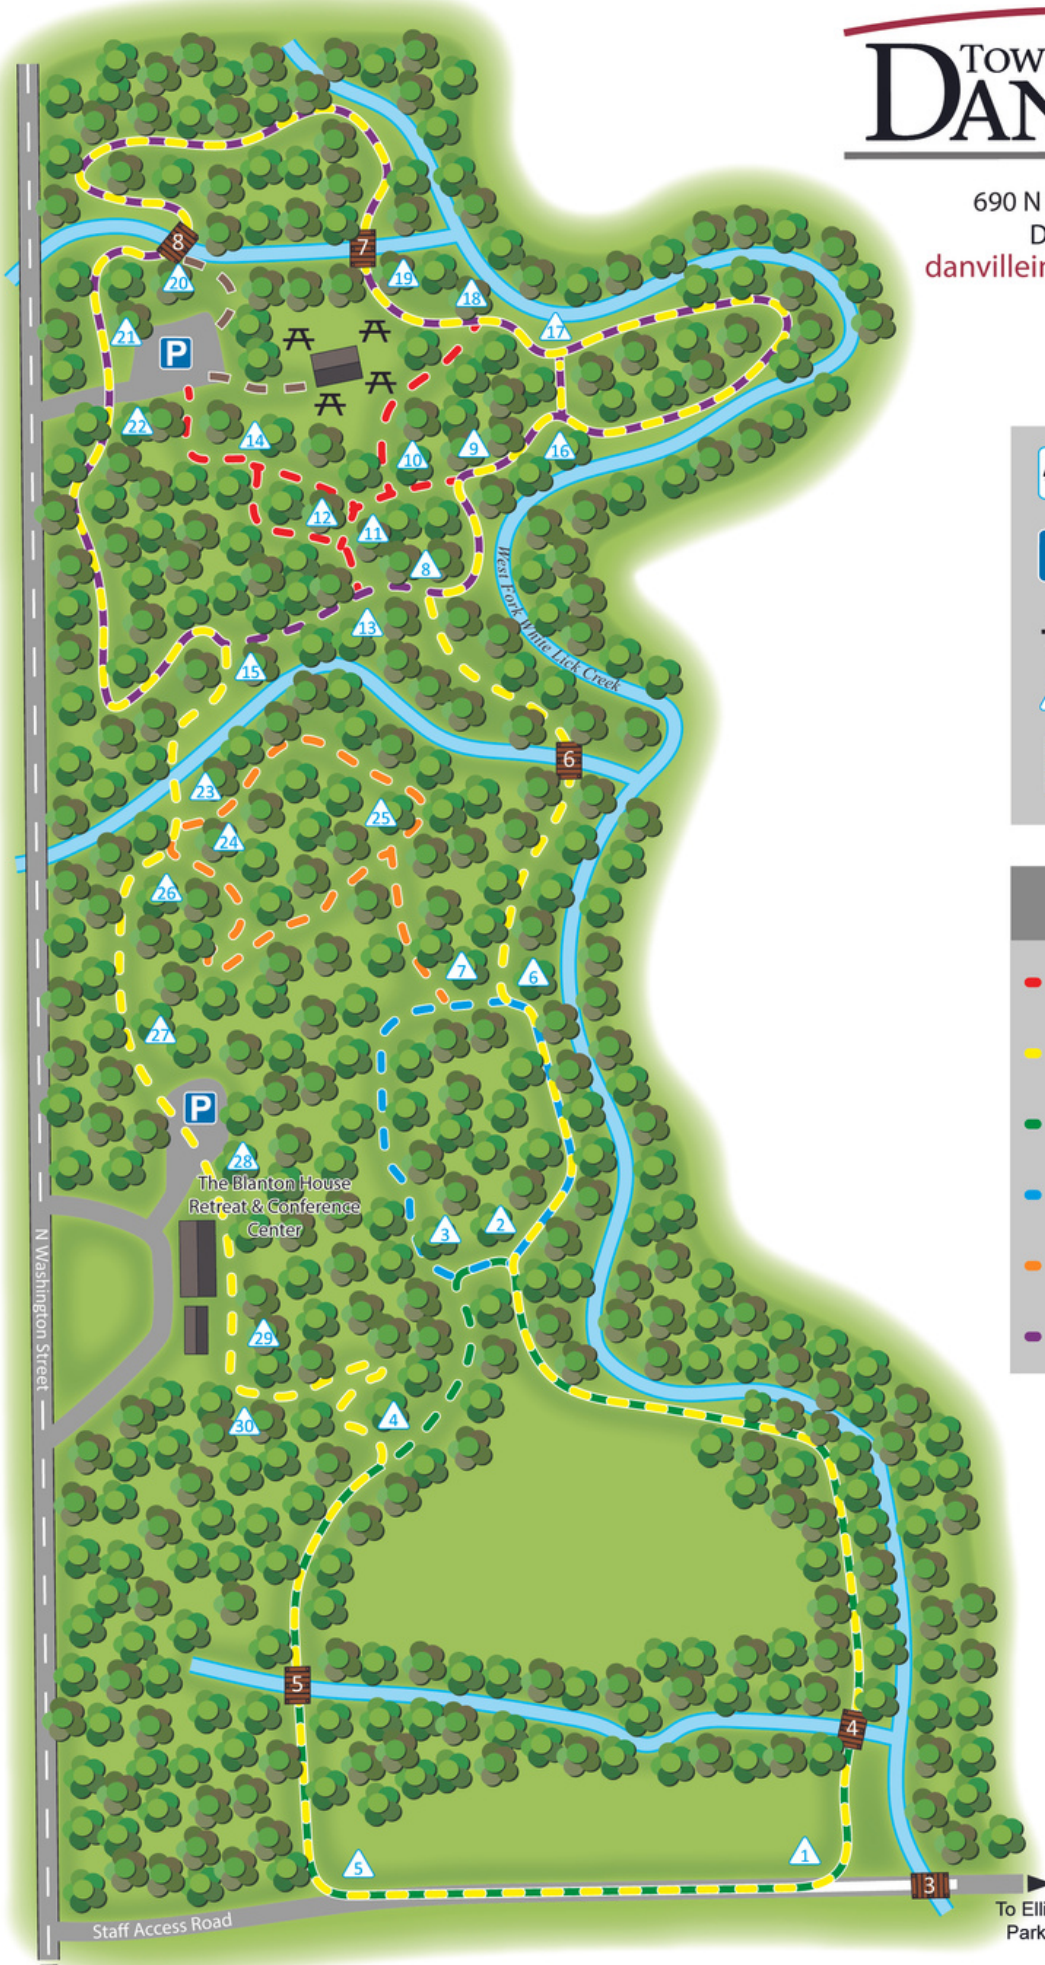

To New Winchester

E Main St.

To Avon

© 2020
Caravan Park Maps
by www.holidayparkmaps.com

Train Station Layout

Park key

- Park office
- Restroom
- Parking
- Unpaved Walking Trail
- Water Slides
- Baseball Diamond
- Playground
- Train Station
- Gazebo
- Amphitheatre
- Disc Golf

Baseball Diamonds

- 1 Brent Pope Field
- 2 Pee Wee Field
- 3 Sam Thompson Field
- 4 Barnett Field
- 5 Joe Hawkins Field
- 6 Minor League Field

TOWN OF DANVILLE

690 N Washington St
 Danville, IN
danvilleindiana.org/parks

Park key

-  Restroom
-  Parking
-  Picnic Bench
-  Trail Marker
-  Bridge

Trail Key

-  0.1 Miles
-  1.8 Miles
-  0.6 Miles
-  0.2 Miles
-  0.3 Miles
-  0.8 Miles

© 2020
 Bespoke Map Design
 by www.gbmaps.com

Disc Golf

Parking

Unpaved
Walking Trail

TOWN OF DANVILLE

JACK WILLARD

76 N Kentucky St, Danville, IN
danvilleindiana.org/parks

© 2020
 Bespoke Map Design
 by www.gbmaps.com

Park key