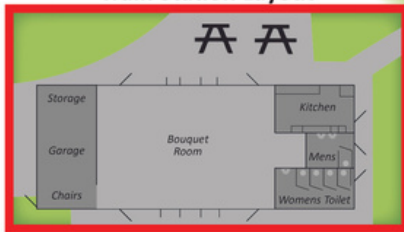

To New Winchester

E Main St.

To Avon

© 2020
Caravan Park Maps
by www.holidayparkmaps.com

Train Station Layout

Park key

- Park office
- Restroom
- Parking
- Unpaved Walking Trail
- Water Slides
- Baseball Diamond
- Playground
- Train Station
- Gazebo
- Amphitheatre
- Disc Golf